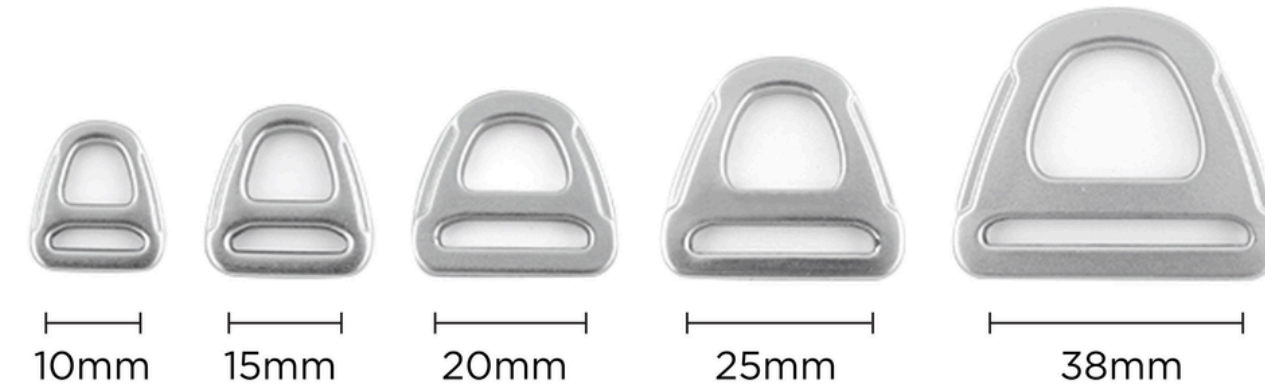

ALUTICA_CAN TAP D-RING

ITEM: HH025

- **COMPACT AND LIGHTWEIGHT:** Easily attach it to backpacks, belts, dog collars, or keychains.
- **VERSATILE SIZES:** Choose the perfect size for your needs from our range of options.
- **WIDE RANGE OF COLORS:** Choose from a variety of colors to suit your style.
- **CUSTOMIZABLE:** Add your personal touch with custom branding or logos.