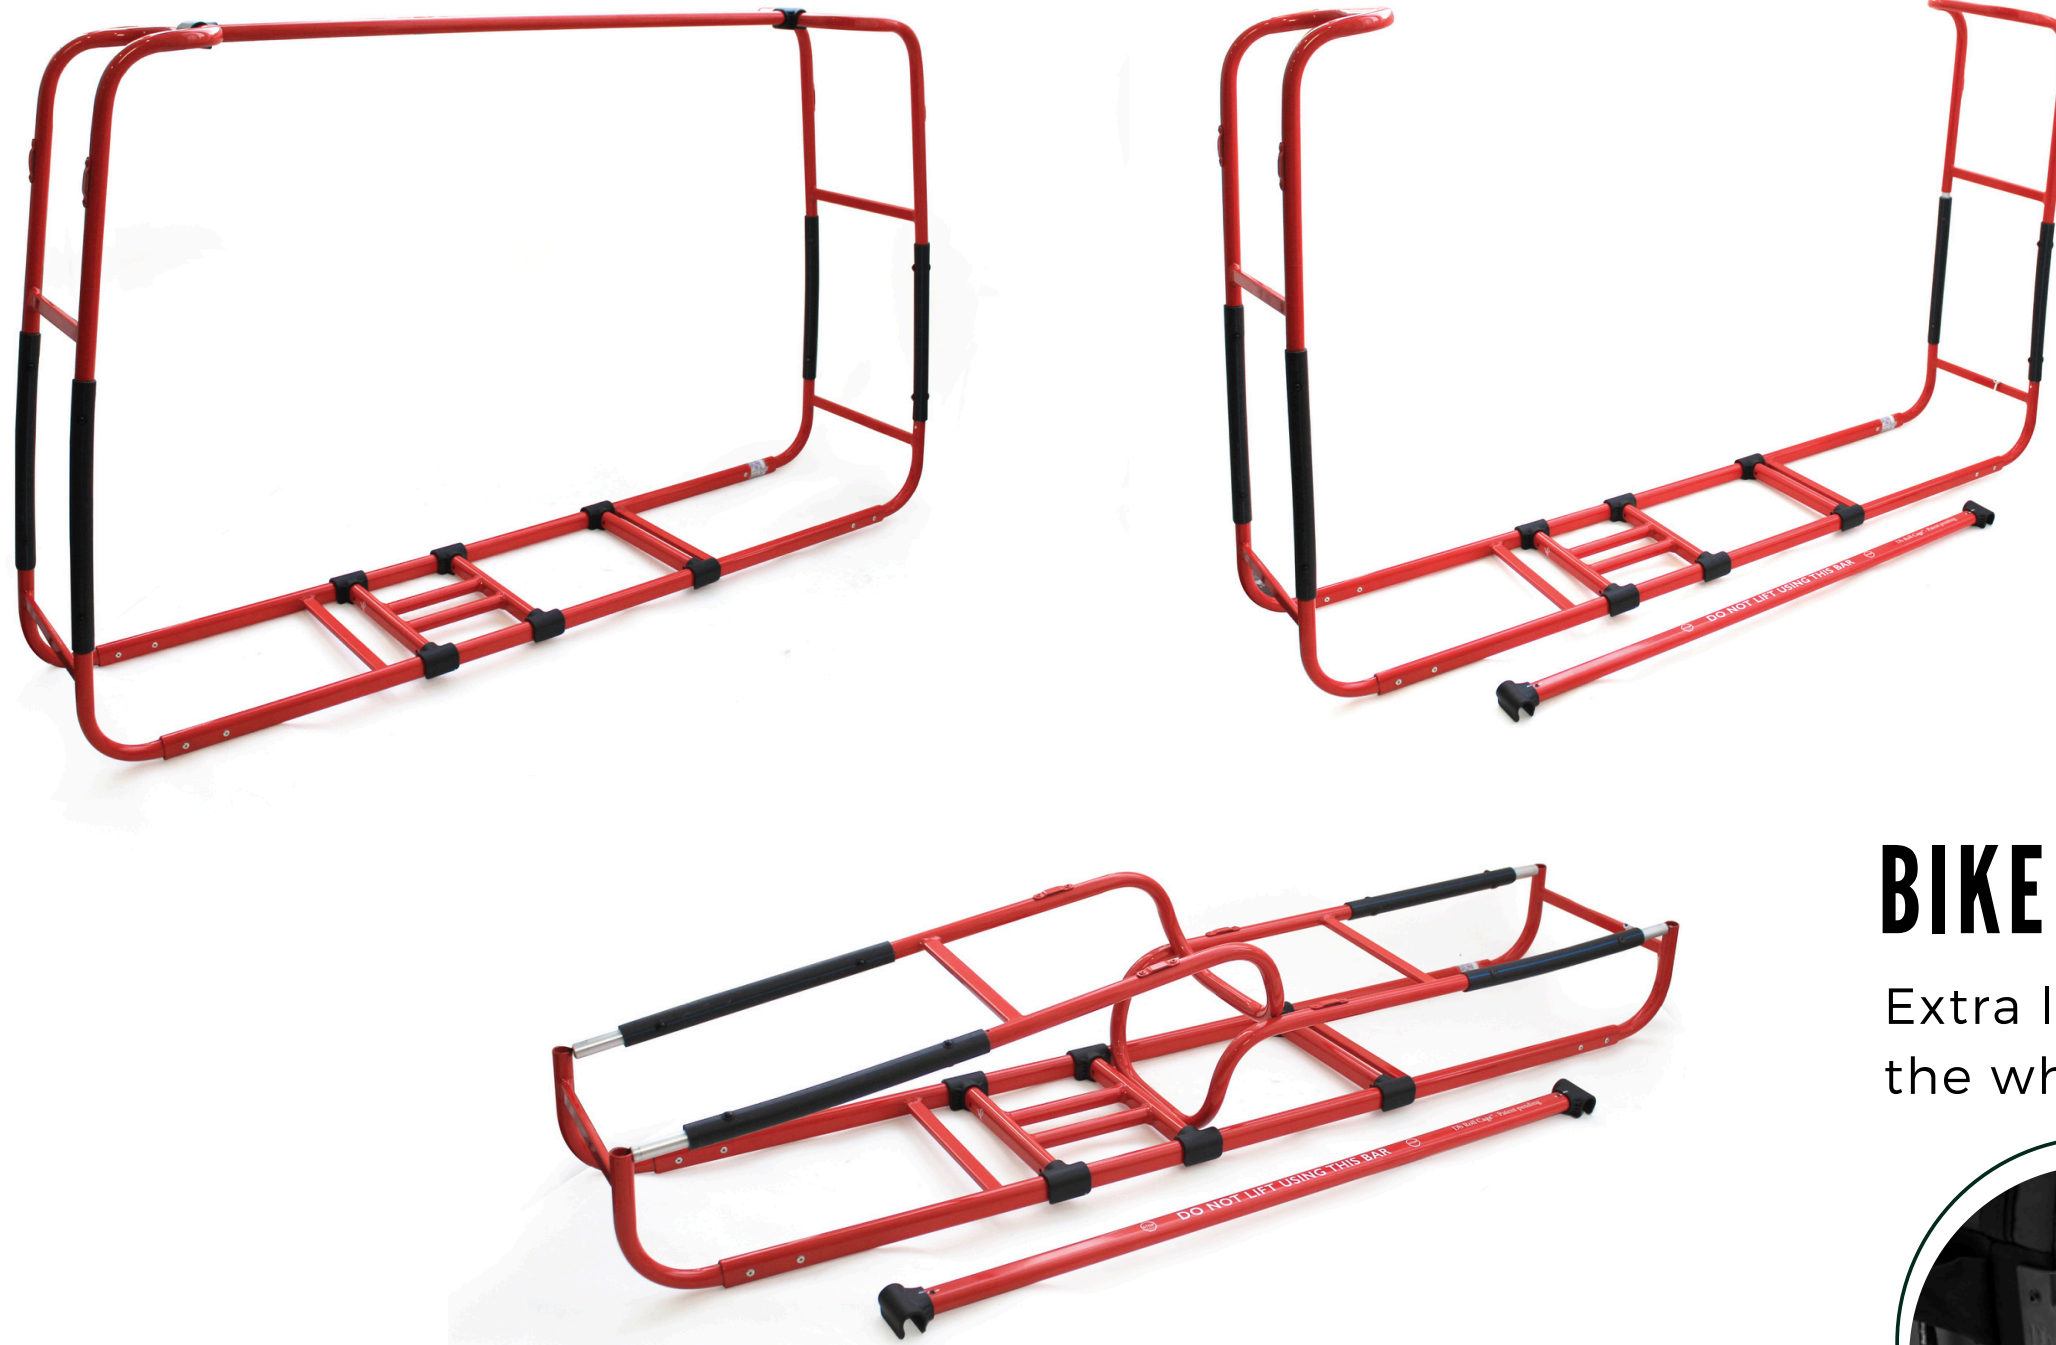

BIKE BAG FRAME

Strong & lightweight aluminum frame for bicycle bags. It's easy to assemble and disassemble when not in use by one person.

EXCLUSIVE

BIKE BAG WHEEL

EXCLUSIVE

Extra layer of protection on the side of the wheels