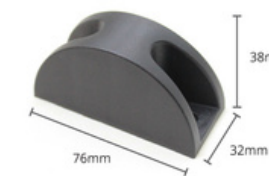

HALF MOON FOOT

This design is inspired by the half moon, providing firm balance on any surface.