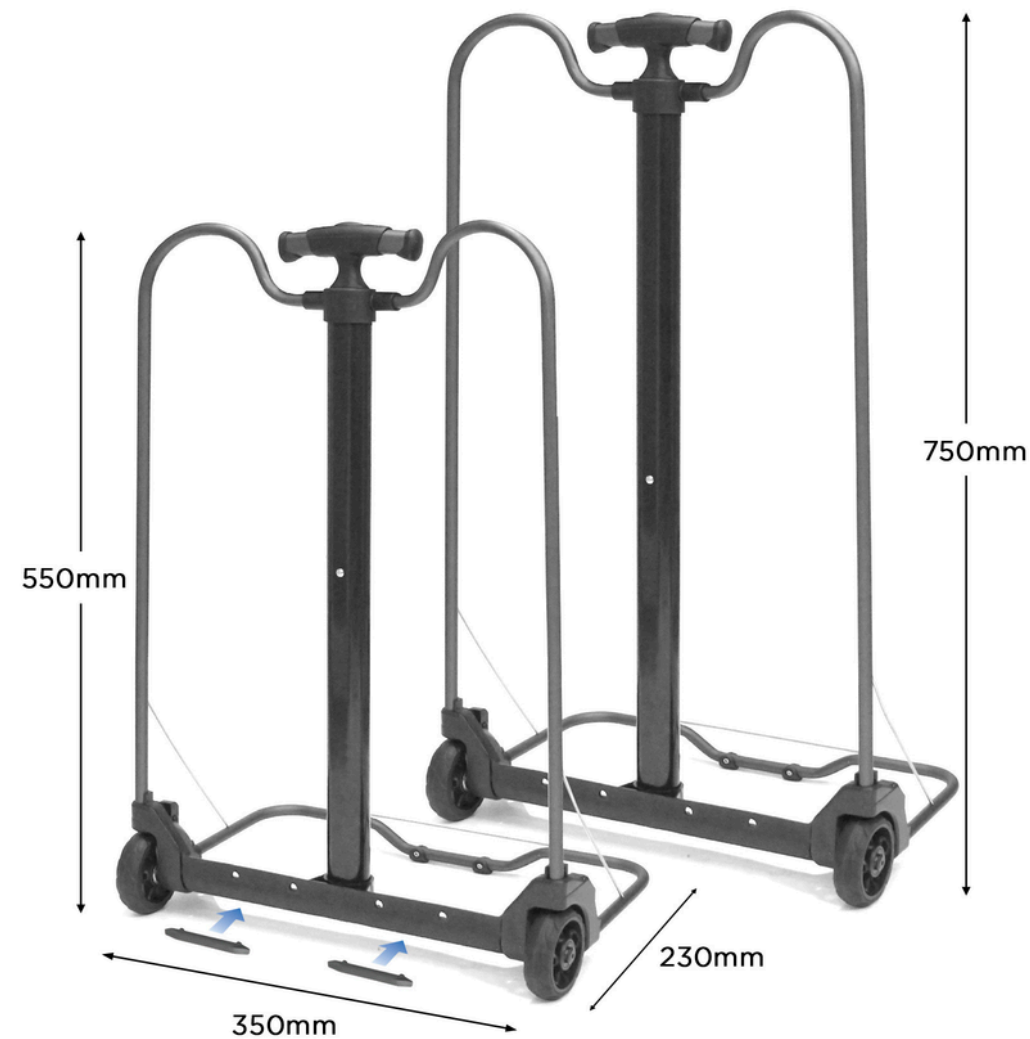

# FEATHERLITE MONO ALL-IN-ONE SYSTEMS

Item#: PY0303W39WR42 + FM031 + FM014

- **Component:**  
Retractable handle, Frame, Wheel, and Wheel housing
- **Size:**  
S: 550mm (H) x 350mm (W) x 230mm (D)  
L: 750mm (H) x 420mm (W) x 280mm (D)

## WIDE MASK SKID PLATE LARGE / REGULAR

Item#: KR013 | KR006

- **Color:** Various colors available
- **Material:** PP
- **Size:**  
KR013 (Medium) 170mm(L) x 104mm(H)  
KR006 (Large) 220mm(L) x 80mm(H)