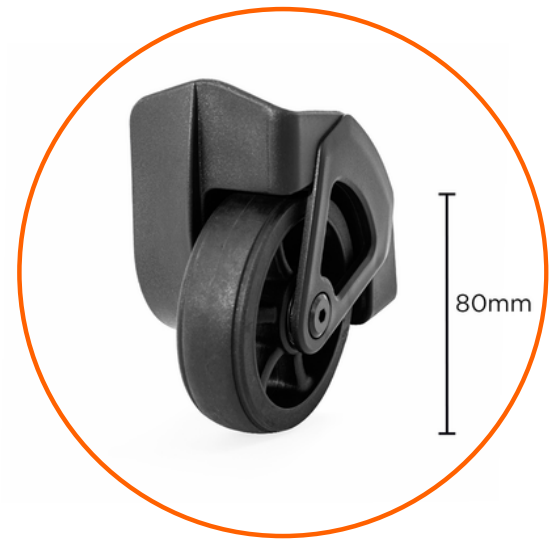

AKITA ROUND TRAY HANDLE FOR SOFT BAG

Item#: PY7205R64R50

AKITA ROAD MASTER SOFT SHELL WHEEL

Item#: WR071+WHL053

- Unique and vivid slim type wheel
- Easy to assemble

EASY ACCESS MONO FOOT

Item#: SS004

EASY ACCESS MONO RAIL

- Multiple sizes for any application
- Perfect match with SpeedLite duffle wheel WR007 & Caliber wheel WR029

HARD POLYCARBONATE SHELL (EXCLUSIVE FOR VAUDE)

Caliber Round Tray Handle (PY3103R25R28)

- Rubberized handle grip / R-middle tray / R-bottom bracket
- Utilized mechanical allen screw for rugged features
- Bevel cut tube design
- Reinforced rib structure and wall thickness of tube

Travel - Luggage - Europe - Vaude

MetAstics™ Mono Foot (SR033)

- Metallic tube bar for easy-grip
- Multiple sizes for any application
- Free adjustable width by extruded aluminum bar

Akita Road Master Hard Shell Wheel (WR095 + WHL053)