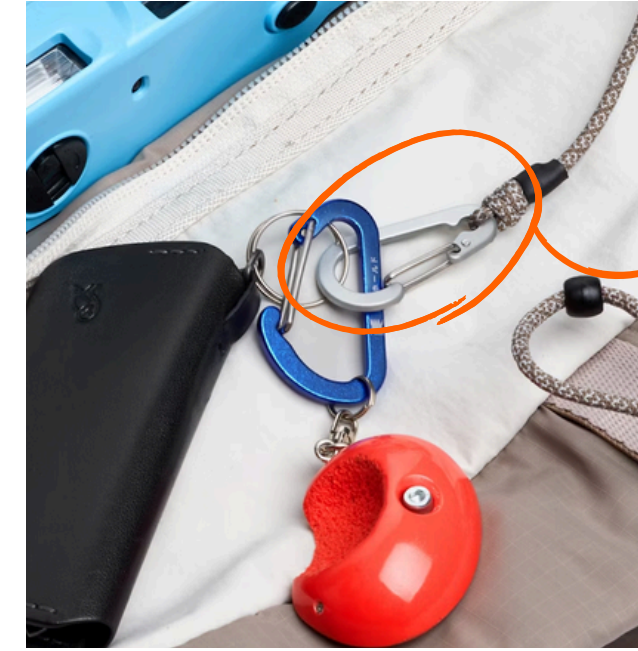

EXCLUSIVE ITEM - HH307

ALUTICA _ TILT HEAD HIGH PROFILE TENSION LOCK (HH203)

MINI CARABINER (HH256)

ALUTICA _ CORN HEAD TRIGLIDE (HH043)

T3 _ CLIP HOOK (HH231)

ALUTICA _ BOTTLE OPENER TENSION HOOK (HH165)

ALUTICA _ TILT HEAD HIGH PROFILE TENSION LOCK (HH203)

ALUTICA _ TRIANGLE CLIP HOOK (HH163)