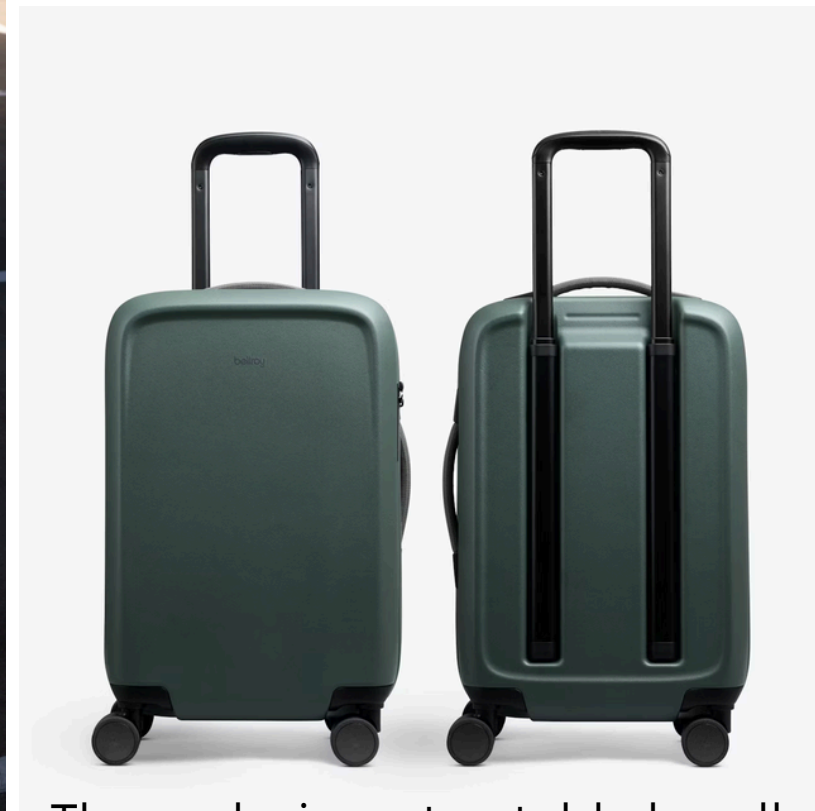

BELLROY SOFTCASE & HARDCASE LUGGAGE

Hard case luggage

The exclusive retractable handle with Bellroy's brand logo.

Exclusive Side handle/ Top handle

Soft case luggage

The exclusive retractable handle with Bellroy's brand logo.

The combination of the Akita Road Master wheel housing (WR071) and wheel WHL001 makes this wheel exclusive.