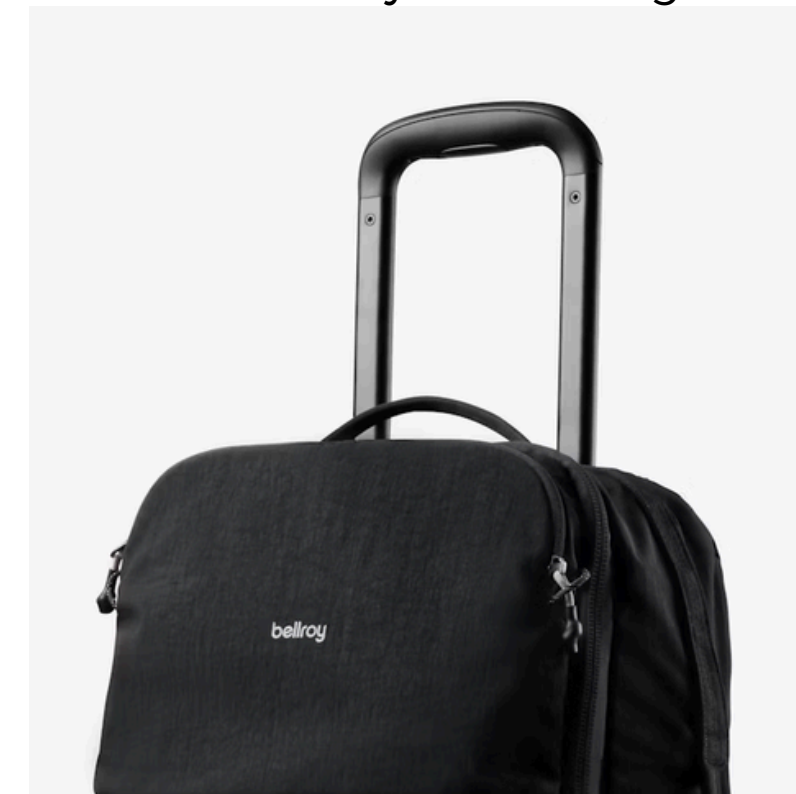

BELLROY SOFTCASE & HARDCASE LUGGAGE

Hard case luggage

The exclusive retractable handle with Bellroy's brand logo.

Exclusive Side handle/ Top handle

Soft case luggage

The exclusive retractable handle with Bellroy's brand logo.

The combination of the Akita Road Master wheel housing (WR071) and wheel WHL001 makes this wheel exclusive.