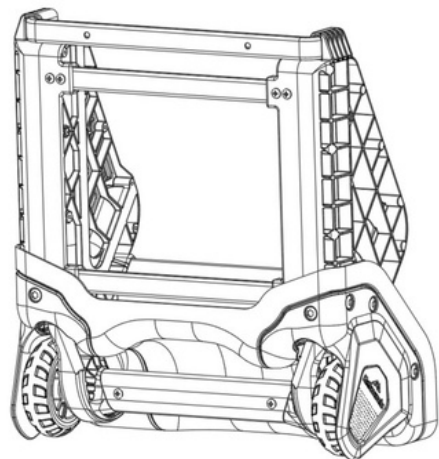

## TERRANE ADAPT WHEEL FRAME SET

This is the terrane adapt wheel set with the World's first terrane adaptable wheel technology. It markedly contributed to help Kathmandu win the ISPO Gold Award 2017. The adaptive wheel-set design is made with a plastic and aluminum wheel chassis. It effortlessly withstands heavy loads from the bag and allows for quick change from a trolley to a backpack.

# CALIBER WHEEL

**Item#:** WR029 + WHL007

**Wheel Diameter:** 90mm

The large wheels make light work of rolling when heavily loaded.