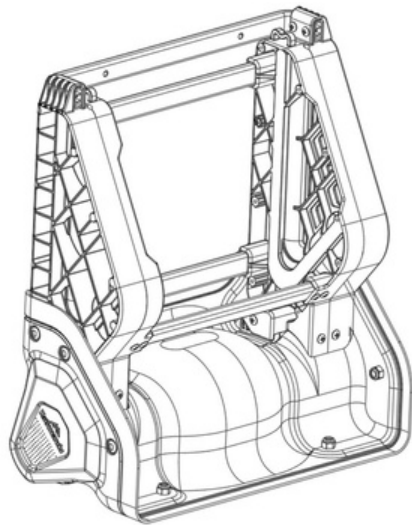

## TERRANE ADAPT WHEEL FRAME SET

This is the terrane adapt wheel set with the World's first terrane adaptable wheel technology. It markedly contributed to help Kathmandu win the ISPO Gold Award 2017. The adaptive wheel-set design is made with a plastic and aluminum wheel chassis. It effortlessly withstands heavy loads from the bag and allows for quick change from a trolley to a backpack.

# CALIBER WHEEL

**Item#:** WR029 + WHL007

**Wheel Diameter:** 90mm

The large wheels make light work of rolling when heavily loaded.